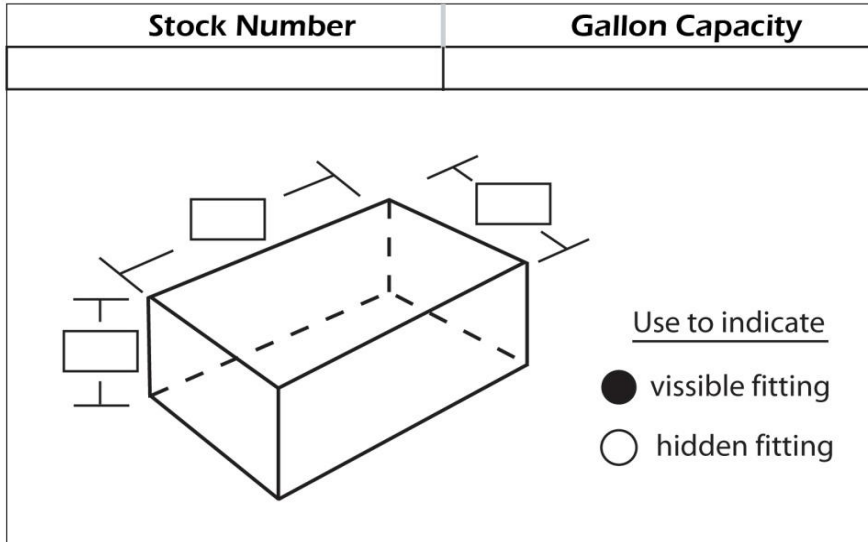

RONCO PLASTICS
QUALITY PRODUCTS
> FORM

Ronco Plastics Inc.
15022 Parkway Loop Suite B
Tustin, CA. 92780
Phone: (714) 259-1385
Fax: (714) 259-0759
Email: roncoinc@aol.com

Non Corrosive linear polyethylene

One Piece seamless construction

Heavy Wall Density 5/16" minimum

Meets FDA requirements for food & water storage

One Year Limited Warranty

MADE IN THE U.S.A

We take orders via Fax, Email or regular mail.

To place an order please provide the following information and use the diagram above to indicate tank dimensions and fitting locations.

If you have any questions, Please call before ordering.

Company Name:	
Street Address:	
City/State/Zipcode:	
Phone:	
Type of Credit Card:	
Credit Card No.:	
Exp Date:	

IMPORTANT SHIPPING INFORMATION

- > We cannot ship to P.O. Boxes
- > All Shipments are Freight Collect F.O.B. Tustin, California
- > California Residents add appropriate sales tax.
- > Mail your orders to save C.O.D.

www.ronco-plastics.com

E-mail: roncoinc@aol.com

!!DO NOT USE TANKS FOR FUEL STORAGE!!